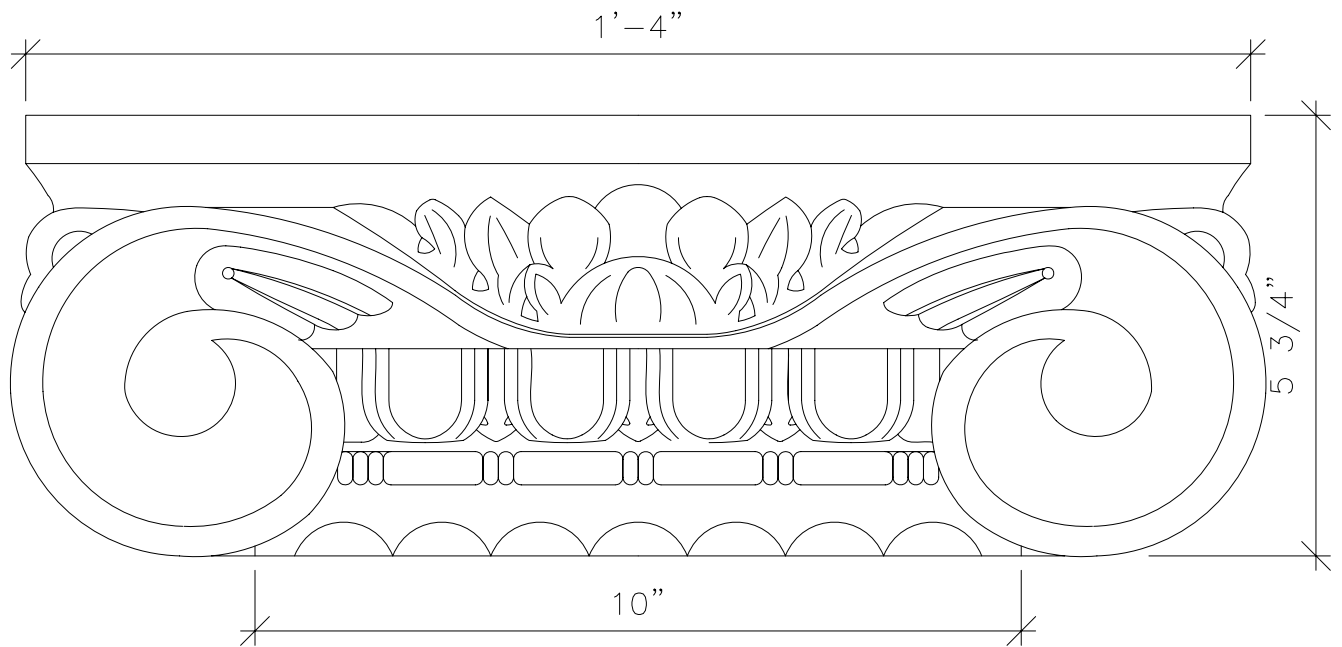

2 CAPITAL 890-1

1 CAPITAL 890-1

SCALE: NTS

AMERICAN LIMESTONE COMPANY
 A TEXAS CORPORATION
 WWW.AMERICANLIMESTONE.COM
 INFO@AMERICANLIMESTONE.COM

890-1 IONIC CAPITAL ELEVATIONS - FOR PILASTER

2.4.24