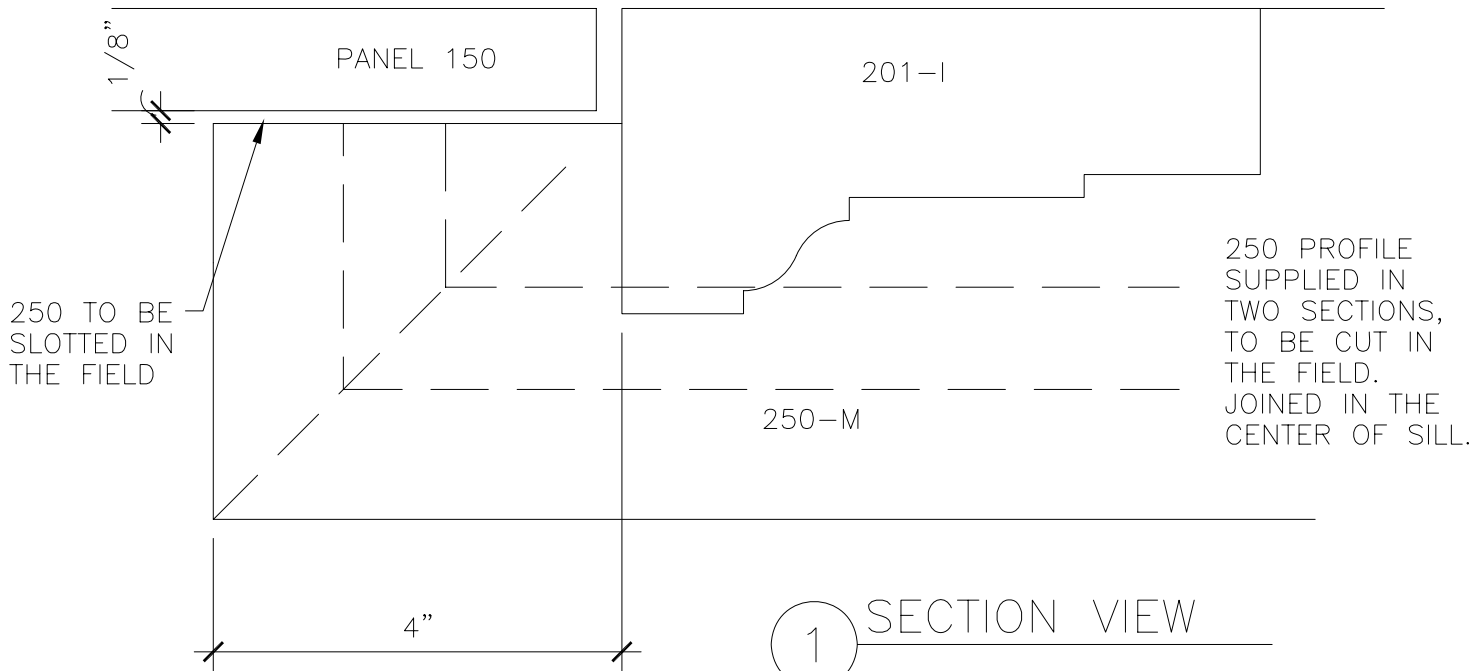

2 ELEVATION VIEW

1 SECTION VIEW

**AMERICAN LIMESTONE COMPANY**  
 A TEXAS CORPORATION  
 WWW.AMERICANLIMESTONE.COM  
 INFO@AMERICANLIMESTONE.COM

PROFILE 250-M USED AS WINDOW SILL

**3.1.23**